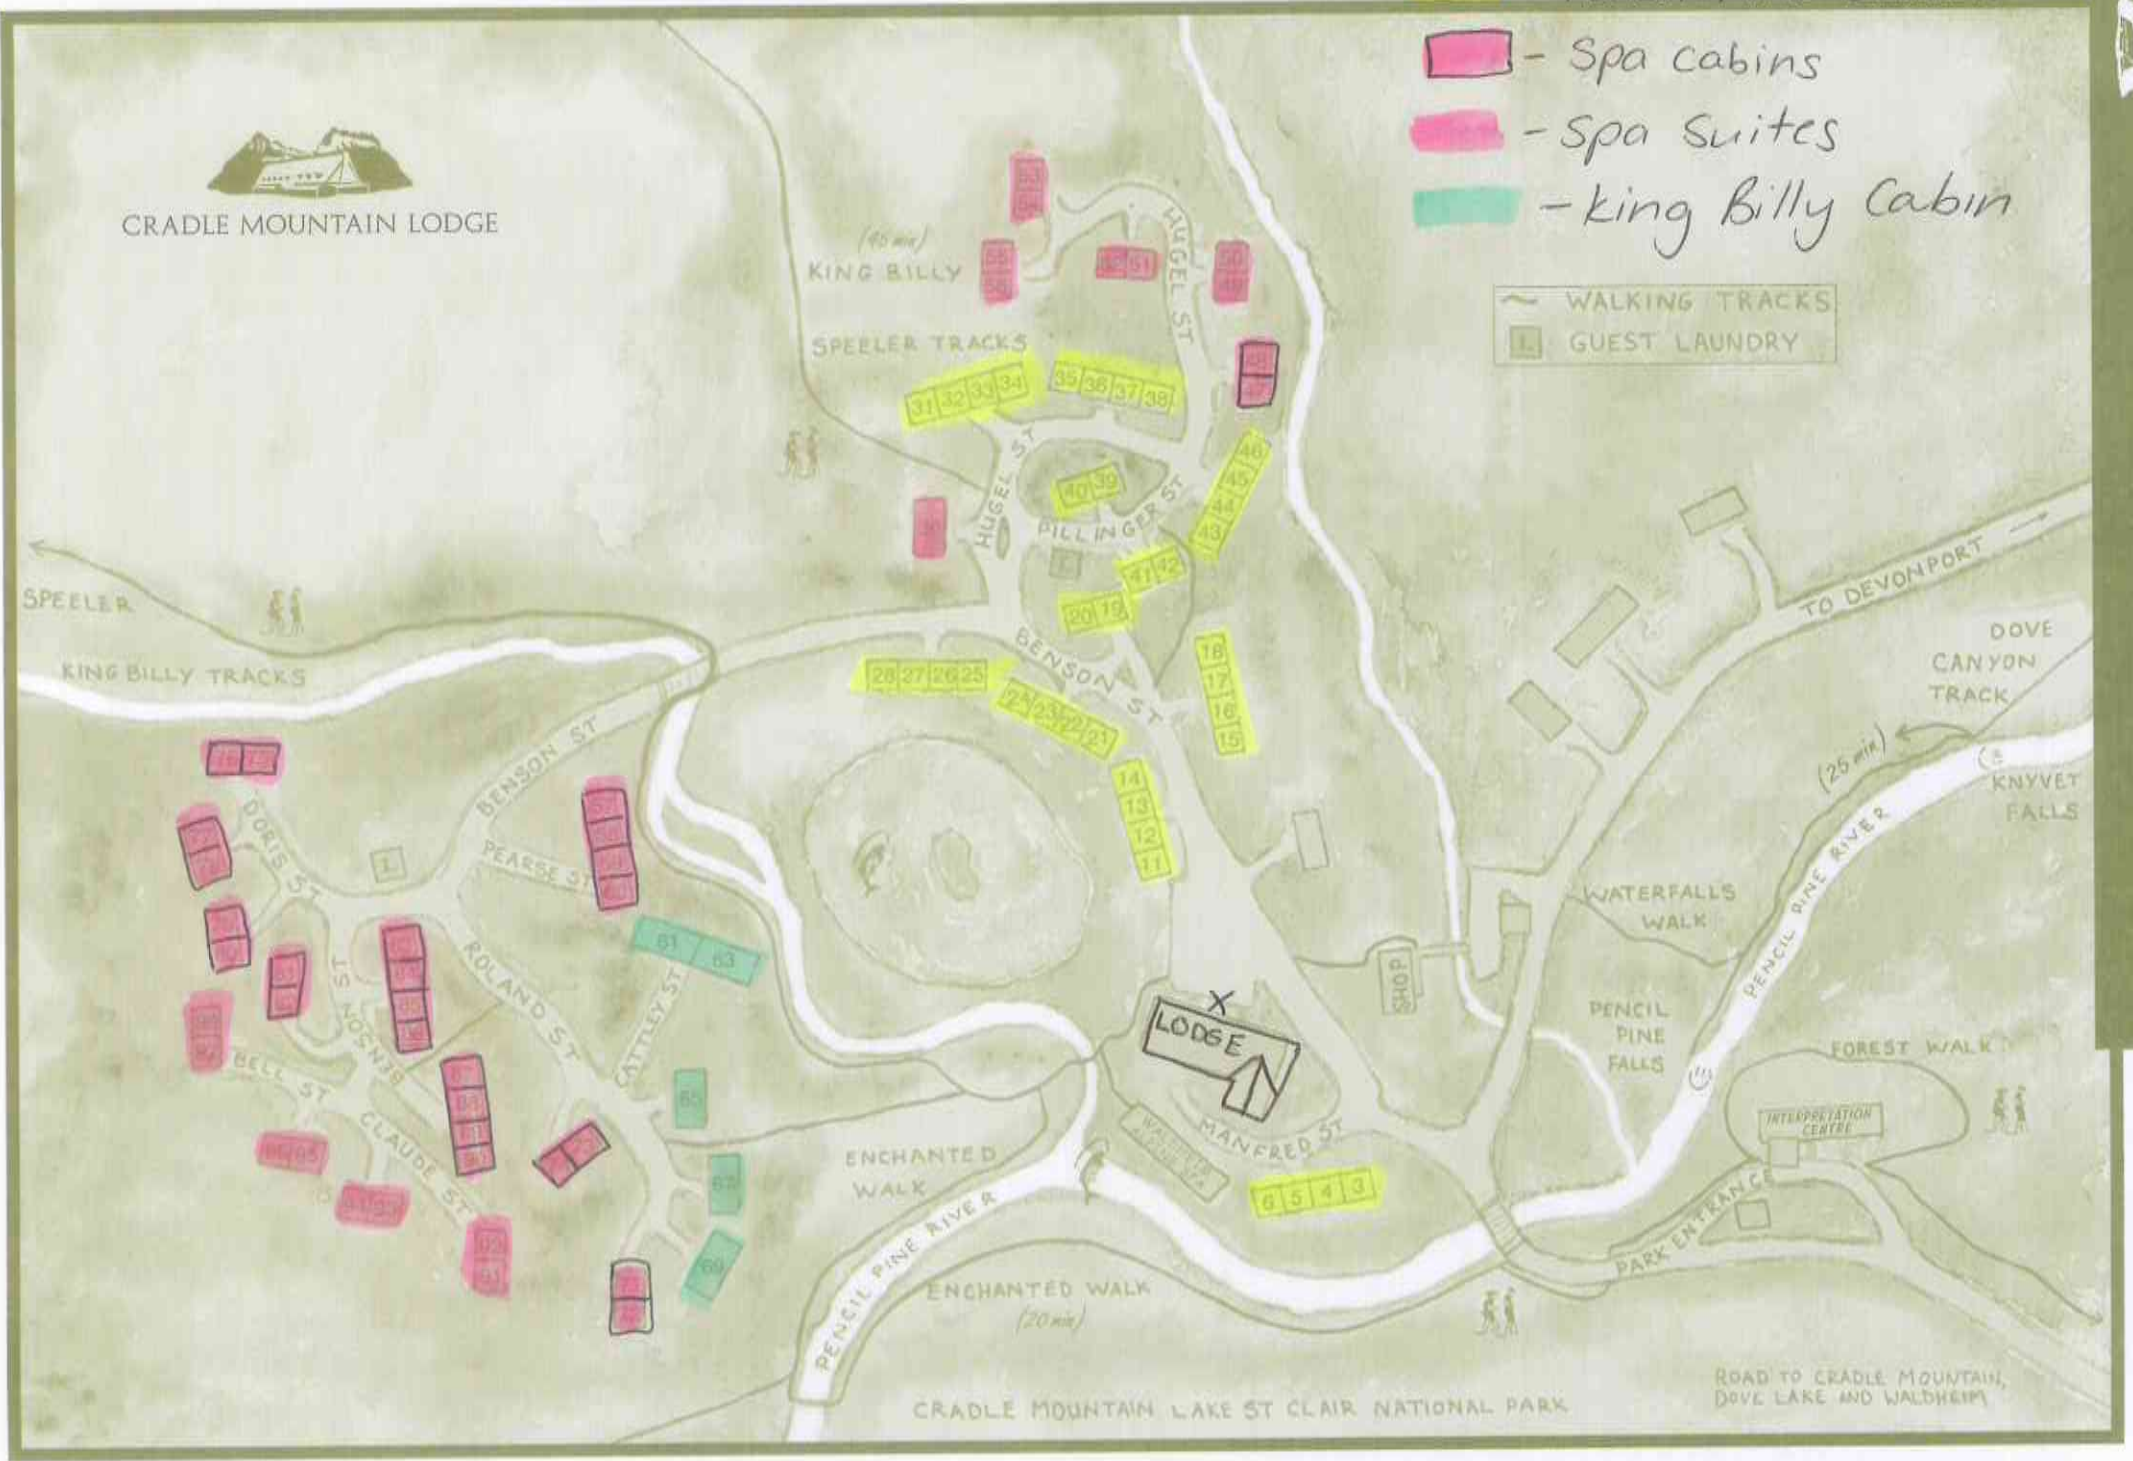

CRADLE MOUNTAIN LODGE

- Pencil Pine Cabins

- Spa cabins

- Spa Suites

- King Billy Cabin

WALKING TRACKS
 GUEST LAUNDRY

CRADLE MOUNTAIN LAKE ST CLAIR NATIONAL PARK

ROAD TO CRADLE MOUNTAIN,
DOVE LAKE AND WALDHEIM